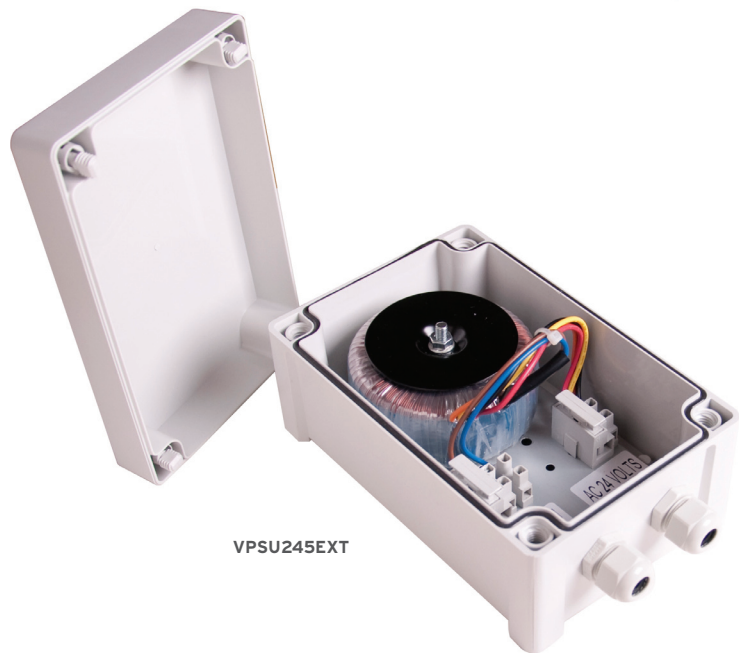

VPSU243EX

VPSU245EXT

Key Features:

Robust enclosure

All PSUs are supplied in a IP66 rated ABS plastic casing

Cable glands

2 x 22mm glands for Power IN and OUT

Safe fuse removal

Easy and safe fuse removal thanks to intelligent design

Full PSU range

A range of 12Vdc and 24Vac supplies with varying power outputs are available

THE PROFESSIONAL CHOICE