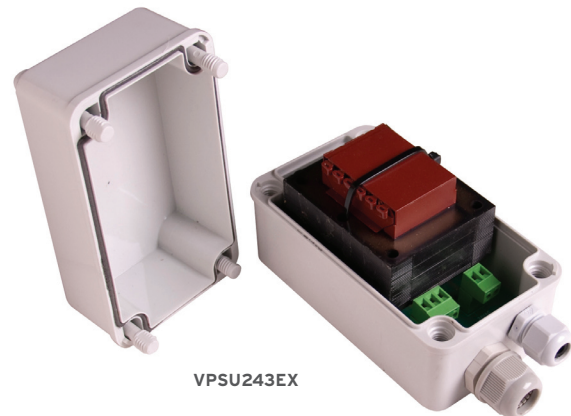

A POWER SUPPLY FOR EVERY APPLICATION

The range of Vista external weather proof Power Supply Units (PSUs) has been designed to provide installers with a complete range of options to cover any likely requirement.

Very competitive priced, the high-quality Vista PSUs cover a broad range of voltage and power consumptions. The benefit to installers is that their flexibility of power output choice allows installers to stock only a small number of PSU's, to cover all their CCTV project needs.

Featuring standard connectivity for common installation requirements, the PSUs are housed in a robust IP66 rated ABS plastic casing, feature easy to change fuses, and 2 x 22mm fitted glands for the safe routing of Power IN and OUT cables.

A larger 7 Amp PSU is available to allow the installation of just one PSU to provide the total power requirements for a Camera, Housing and a large IR LED illuminator.

Ideal for retail stores, schools, industrial sites, car parks and hospitals, there is a Vista PSU to suit any application.

To learn more about this product range please visit us at vista-cctv.com